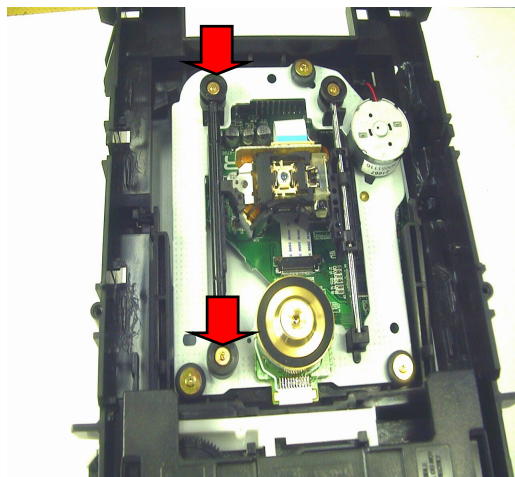

[REMARKS]

With the Unit which has returned from the customer by repair, the following serial number replace the Laser Pickup slide shaft.

This problem apply to following serial number

DV110/N1S	MZ000308000382 to MZ000308000681	300sets
	MZ000314000682 to MZ000314001031	350sets
	MZ000320001032 to MZ000320001564	533sets
	MZ000323001565 to MZ000323002044	480sets
	MZ000332002045 to MZ000332002349	305sets
	T/T	1968sets

Approved by **S.NAGAO**

Written by

- 1. Open the disc tray.
- 2. Remove 2 screws.
- 3. Push 2 hooks to inside and remove the cover.

- 4. Remove 2 screws and remove plastic ring.

- 5. the Laser Pickup slide shaft is lifted to the upside and remove it

- 6. Grease is applied to the New Laser Pickup slide shaft

Grease (FLOIL G754) is applied to both sides of shaft.

When Pickup moves, grease is thinly applied so that it may not collect.

Range of apply grease.

- 7. Attach the New Laser Pickup slide shaft

This projection is the DISC outside.

- 8. Attach Plastic ring and screws

Set projection and a slot

- 9. Attach the cover

- 10. Check method.
The outermost circumference of the normal Disc can be played.