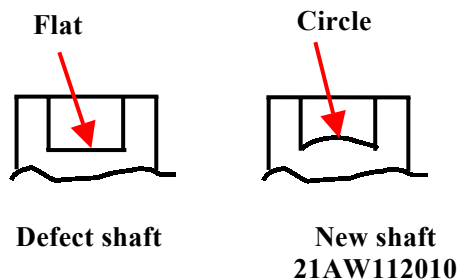

[REASONS]

The part defect of the Laser Pickup slide shaft.
(It occurs only in specific serial number because defective plastic part mixing.)

[SOLUTION]

1) Replace the **Laser Pickup slide shaft** of Loader Assy.

This work is the same as DV4300 (SERVICE BULLETIN REF.NBR: MZ04-016).

As for the details, Please see page 2/2.

Difference of a shaft, the bottom form of slot is different.

[NECESSARY PART]

- 1) Part no. **21AW112010** (NEW Laser Pickup slide shaft)
- 2) Part no. ***G75400000** (FLOIL G754 KANTO KASEI LTD.)