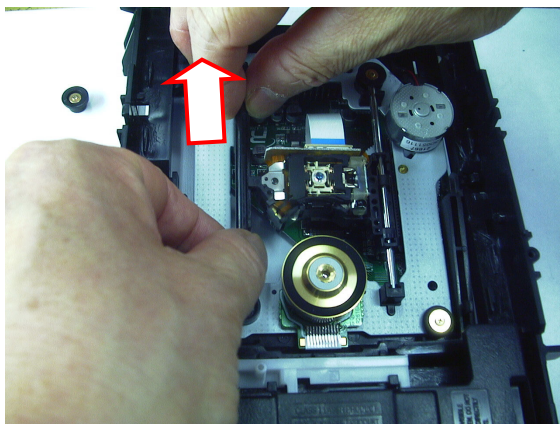

Approved by **S.NAGAO**

Written by

- 1. Open the disc tray.
- 2. Remove 2 screws.
- 3. Push 2 hooks to inside and remove the cover.

- 4. Remove 2 screws and remove plastic ring.

- 5. the Laser Pickup slide shaft is lifted to the upside and remove it

- 6. Grease is applied to the New Laser Pickup slide shaft

Grease (FLOIL G754) is applied to both sides of shaft.

When Pickup moves, grease is thinly applied so that it may not collect.

Range of apply grease.

- 7. Attach the New Laser Pickup slide shaft

This projection is the DISC outside.

- 8. Attach Plastic ring and screws

Set projection and a slot

- 9. Attach the cover

- 10. Check method.
The outermost circumference of the normal Disc can be played.