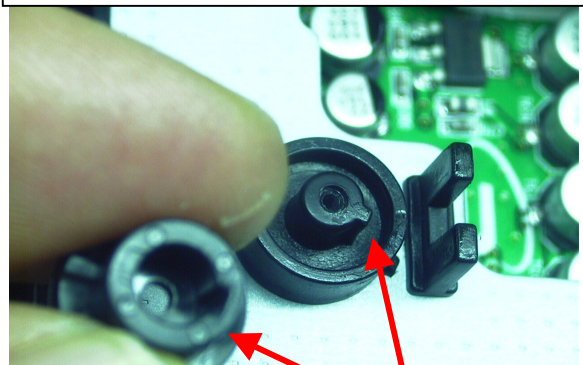

Approved by **S.NAGAO**

Written by

- 1. Open the disc tray.
- 2. Remove 2 screws.
- 3. Push 2 hooks to inside and remove the cover.

- 4. Remove 2 screws and remove plastic ring.

- 5. the Laser Pickup slide shaft is lifted to the upside and remove it

- 6. Grease is applied to the New Laser Pickup slide shaft

Grease (FLOIL G754) is applied to both sides of shaft.

When Pickup moves, grease is thinly applied so that it may not collect.

Range of apply grease.

- 7. Attach the New Laser Pickup slide shaft

This projection is the DISC outside.

- 8. Attach Plastic ring and screws

Set projection and a slot

- 9. Attach the cover

- 10. Check method.
The outermost circumference of the normal Disc can be played.