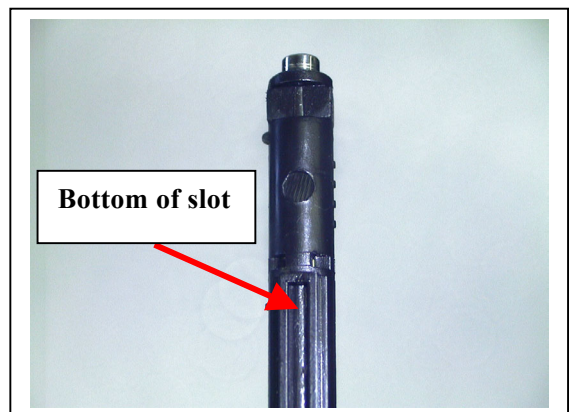

[REASONS]

The part defect of the Laser Pickup slide shaft.
(It occurs only in specific serial number because defective plastic part mixing.)

[SOLUTION]

1) Replace the **Laser Pickup slide shaft** of Loader Assy.

This work is the same as DV4300 (SERVICE BULLETIN REF.NBR: MZ04-016).

As for the details, Please see page 2/2.

Difference of a shaft, the bottom form of slot is different.

[NECESSARY PART]

- 1) Part no. **21AW112010** (NEW Laser Pickup slide shaft)
- 2) Part no. ***G75400000** (FLOIL G754 KANTO KASEI LTD.)

- 6. Grease is applied to the New Laser Pickup slide shaft

Grease (FLOIL G754) is applied to both sides of shaft.

When Pickup moves, grease is thinly applied so that it may not collect.

Range of apply grease.